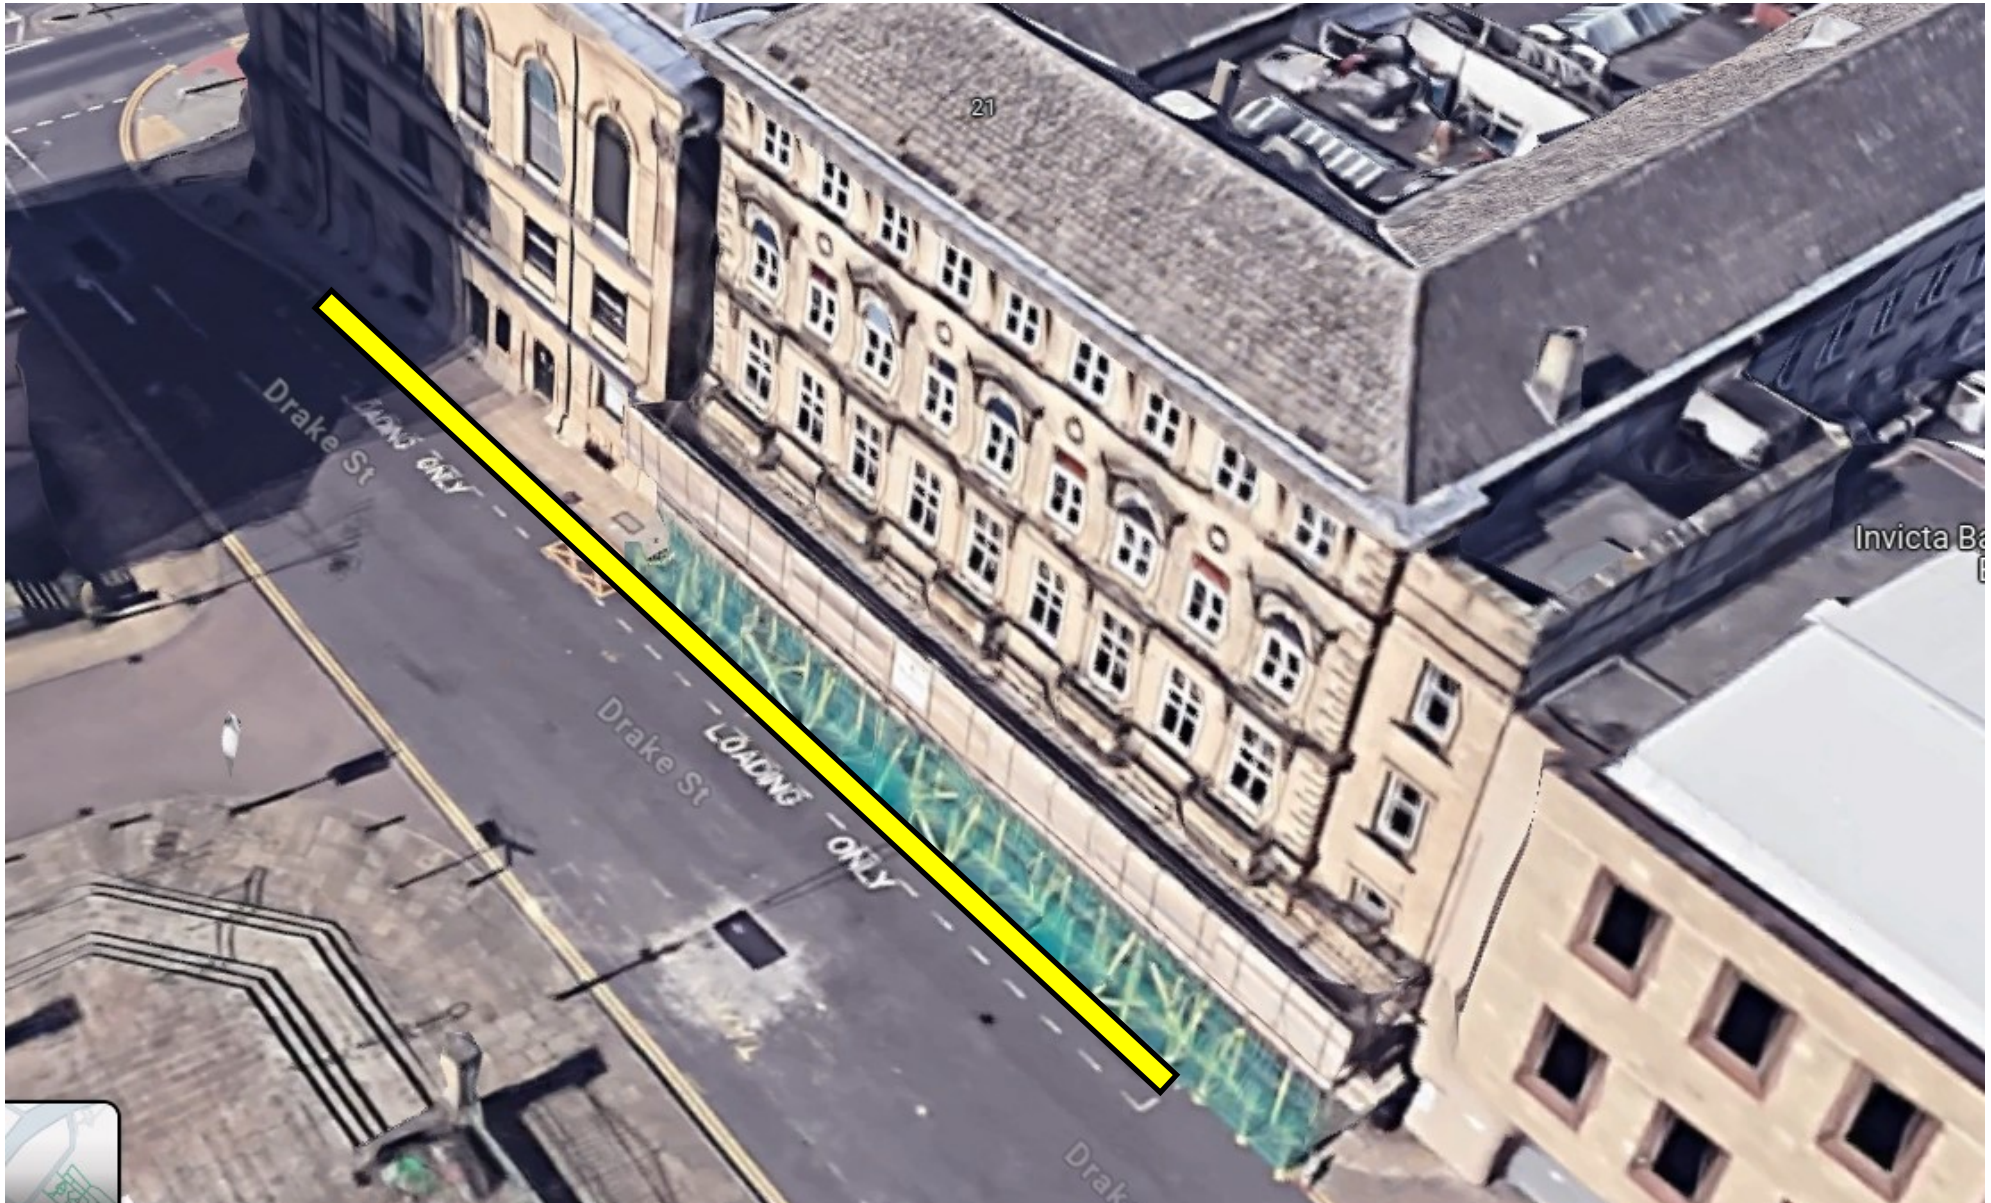

The wide paths opposite Victoria Hotel that act as disabled parking bays for 3 hours. Clocks must be displayed.

The wide paths fit 4 cars on each side.

The loading only bays on Drake Street that go from St George's Hall to the T&A building.