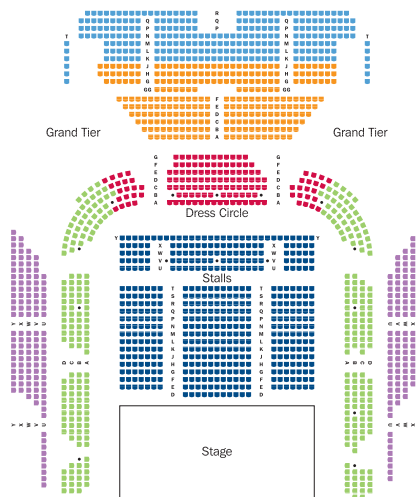

## Seating areas – St George's Hall

This plan is intended as a guide only.  
Please speak to Box Office for more details.

## Orchestral Subscription prices

Seating area	You pay	Saving
<b>GOLD</b>		
<b>All 8 Orchestral Concerts – SAVE 25%</b>		
Area A – Dress Circle	£147.04	£48.96
Area B – Grand Tier	£135.04	£44.96
Area C – Stalls	£117.04	£38.96
Area D – Grand Tier	£111.04	£36.96
Area E – Dress Circle	£105.04	£34.96
Area F – Grand Tier	£69.04	£22.96
<b>ROVER</b>		
<b>Any 6 Orchestral Concerts – SAVE 15%</b>		
Area A – Dress Circle	£124.98	£22.02
Area B – Grand Tier	£114.78	£20.02
Area C – Stalls	£99.48	£17.52
Area D – Grand Tier	£94.38	£16.62
Area E – Dress Circle	£89.28	£15.72
Area F – Grand Tier	£58.68	£10.32
<b>MINI 3</b>		
<b>Any 3 Orchestral Concerts – SAVE 10%</b>		
Area A – Dress Circle	£66.15	£7.35
Area B – Grand Tier	£60.75	£6.75
Area C – Stalls	£52.65	£5.85
Area D – Grand Tier	£49.95	£5.55
Area E – Dress Circle	£47.25	£5.25
Area F – Grand Tier	£31.05	£3.45