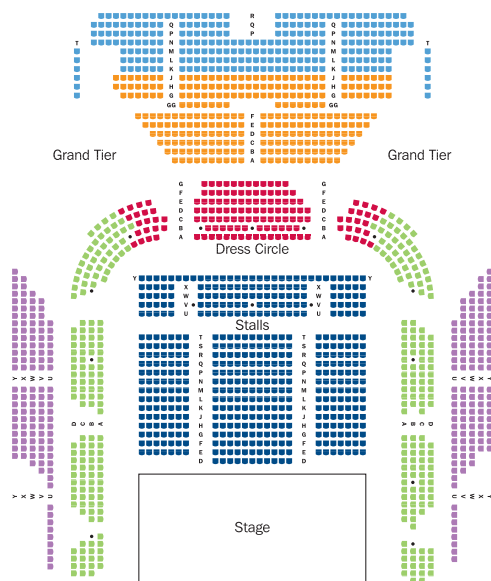

Seating areas – St George’s Hall

This plan is intended as a guide only.
Please speak to Box Office for more details.

Individual ticket prices Orchestral concerts at St George's Hall

Seating Area	Ticket Price
Area A – Dress Circle	£24.50
Area B – Grand Tier	£22.50
Area C – Stalls	£19.50
Area D – Grand Tier (rear)	£18.50
Area E – Dress Circle (side)	£17.50
Area F – Grand Tier (side)	£11.50

See page 18 for seating plan.

Seating areas – Bradford Cathedral

This plan is intended as a guide only.
Please speak to Box Office for more details.

Seats in the Cathedral are all numbered
and may be reserved.

Individual ticket prices Chamber concerts at Bradford Cathedral

Seating Area	Ticket Price
Centre Nave	£12.50
North/South Aisles	£10.50

See page 19 for seating plan.