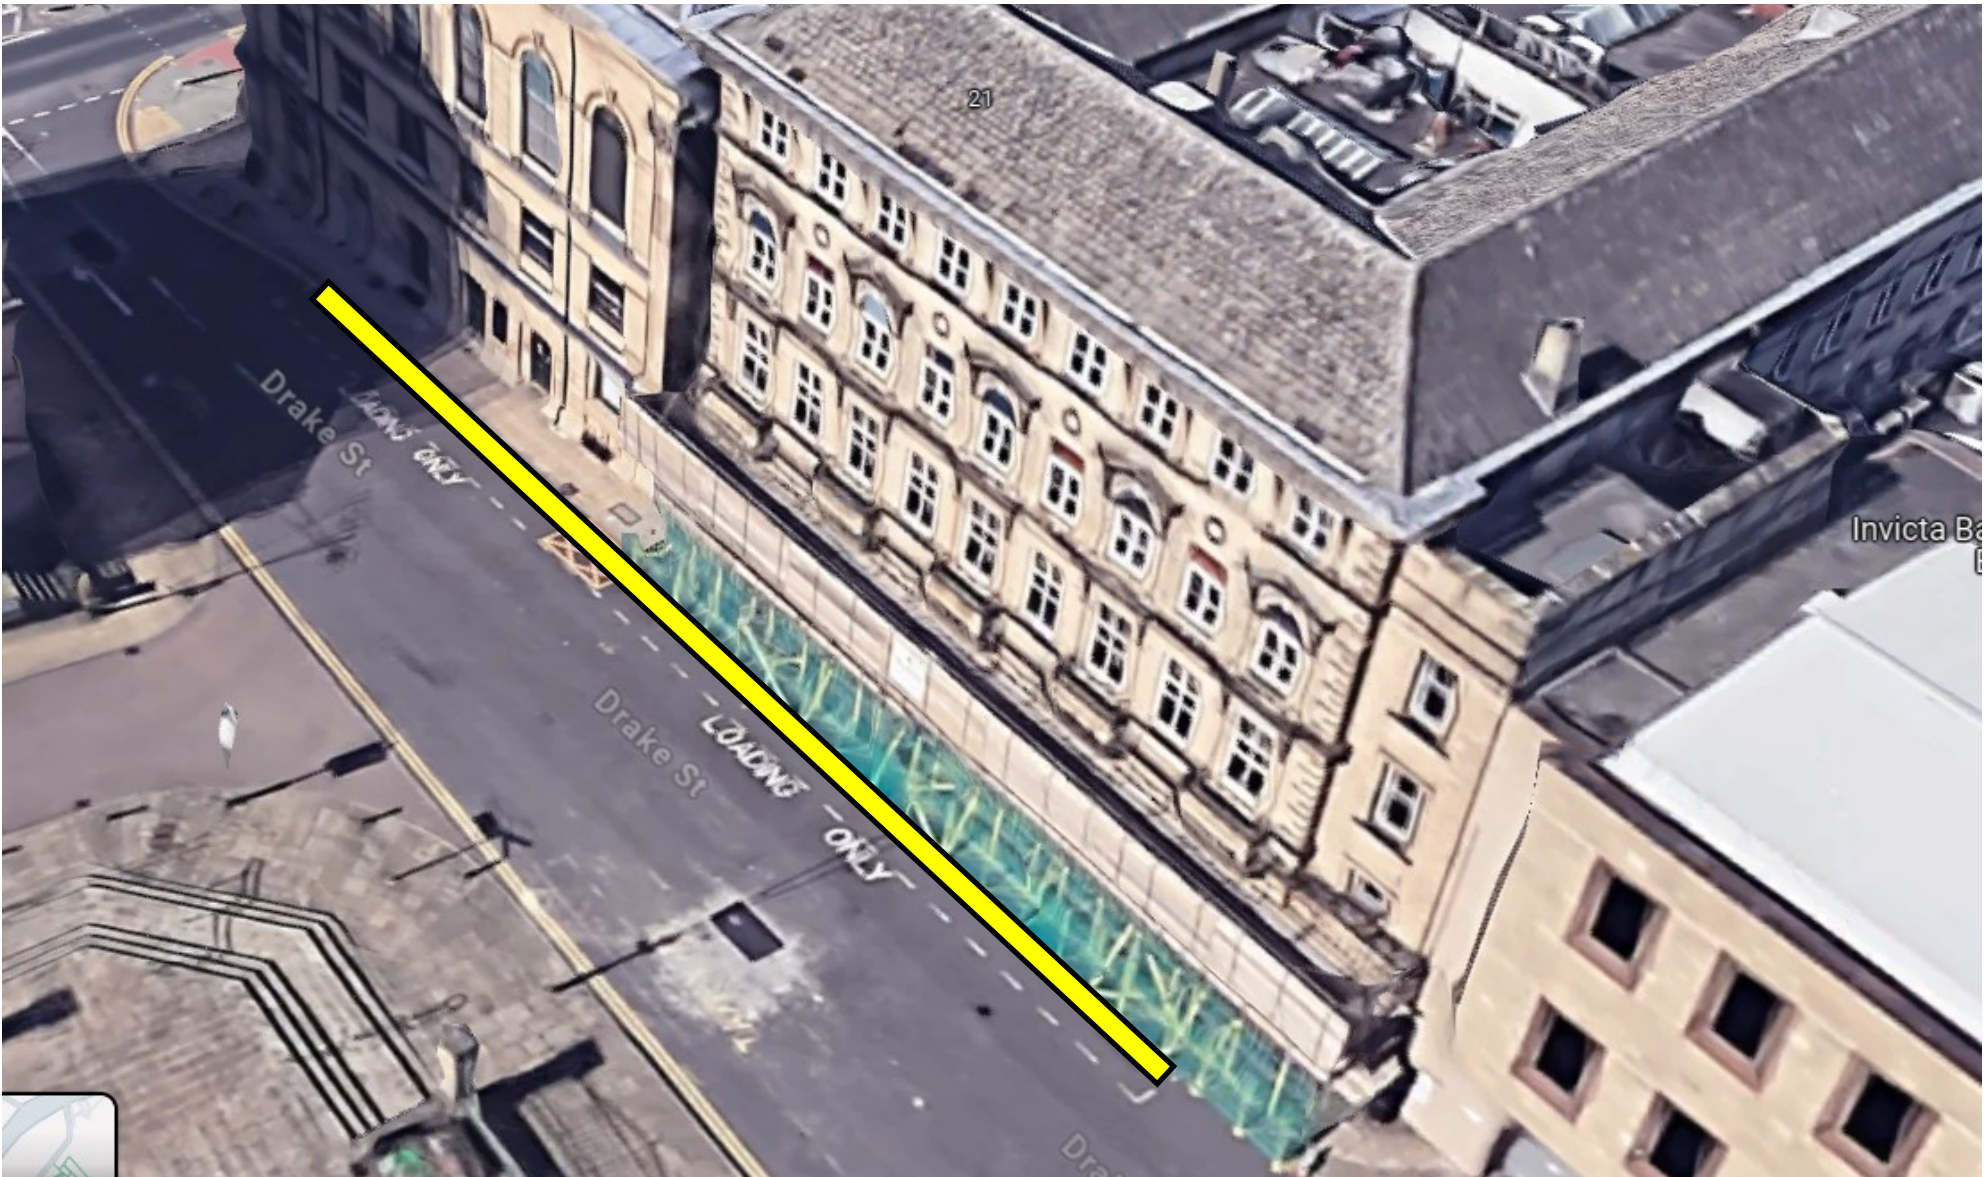

The paths opposite Victoria Hotel that act as disabled parking bays for 3 hours. Clocks must be displayed.

The wide paths fit 4 cars.

**The loading only bays on Drake Street that go from St George's Hall to the T&A building.**