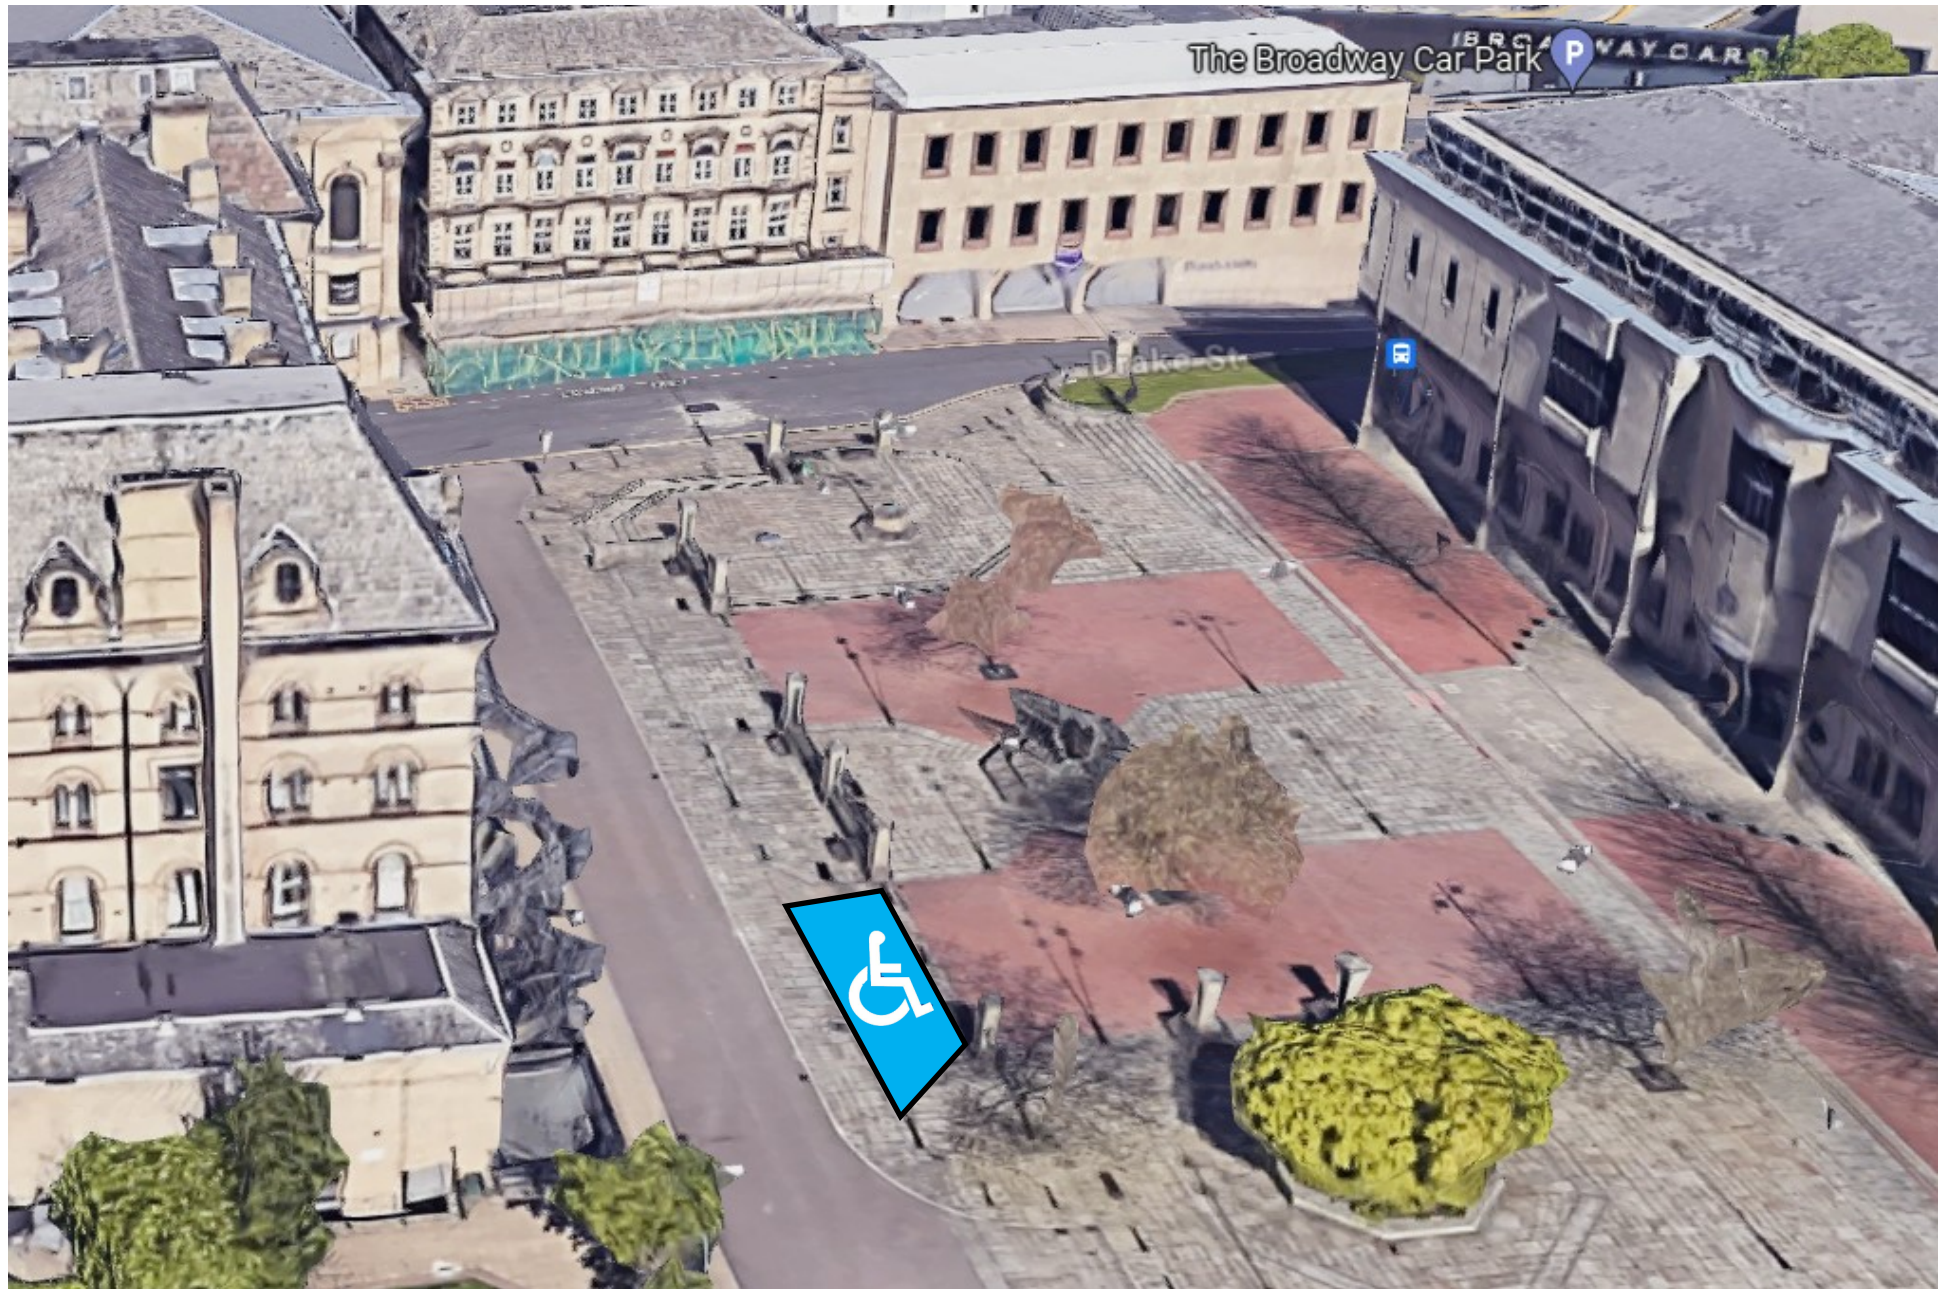

The paths opposite Victoria Hotel that act as disabled parking bays for 3 hours. Clocks must be displayed.

The wide paths fit 4 cars.

**The loading only bays on Drake Street that go from St George's Hall to the T&A building.**

**Please note that this is NOT disabled parking and is to be used for loading only.**